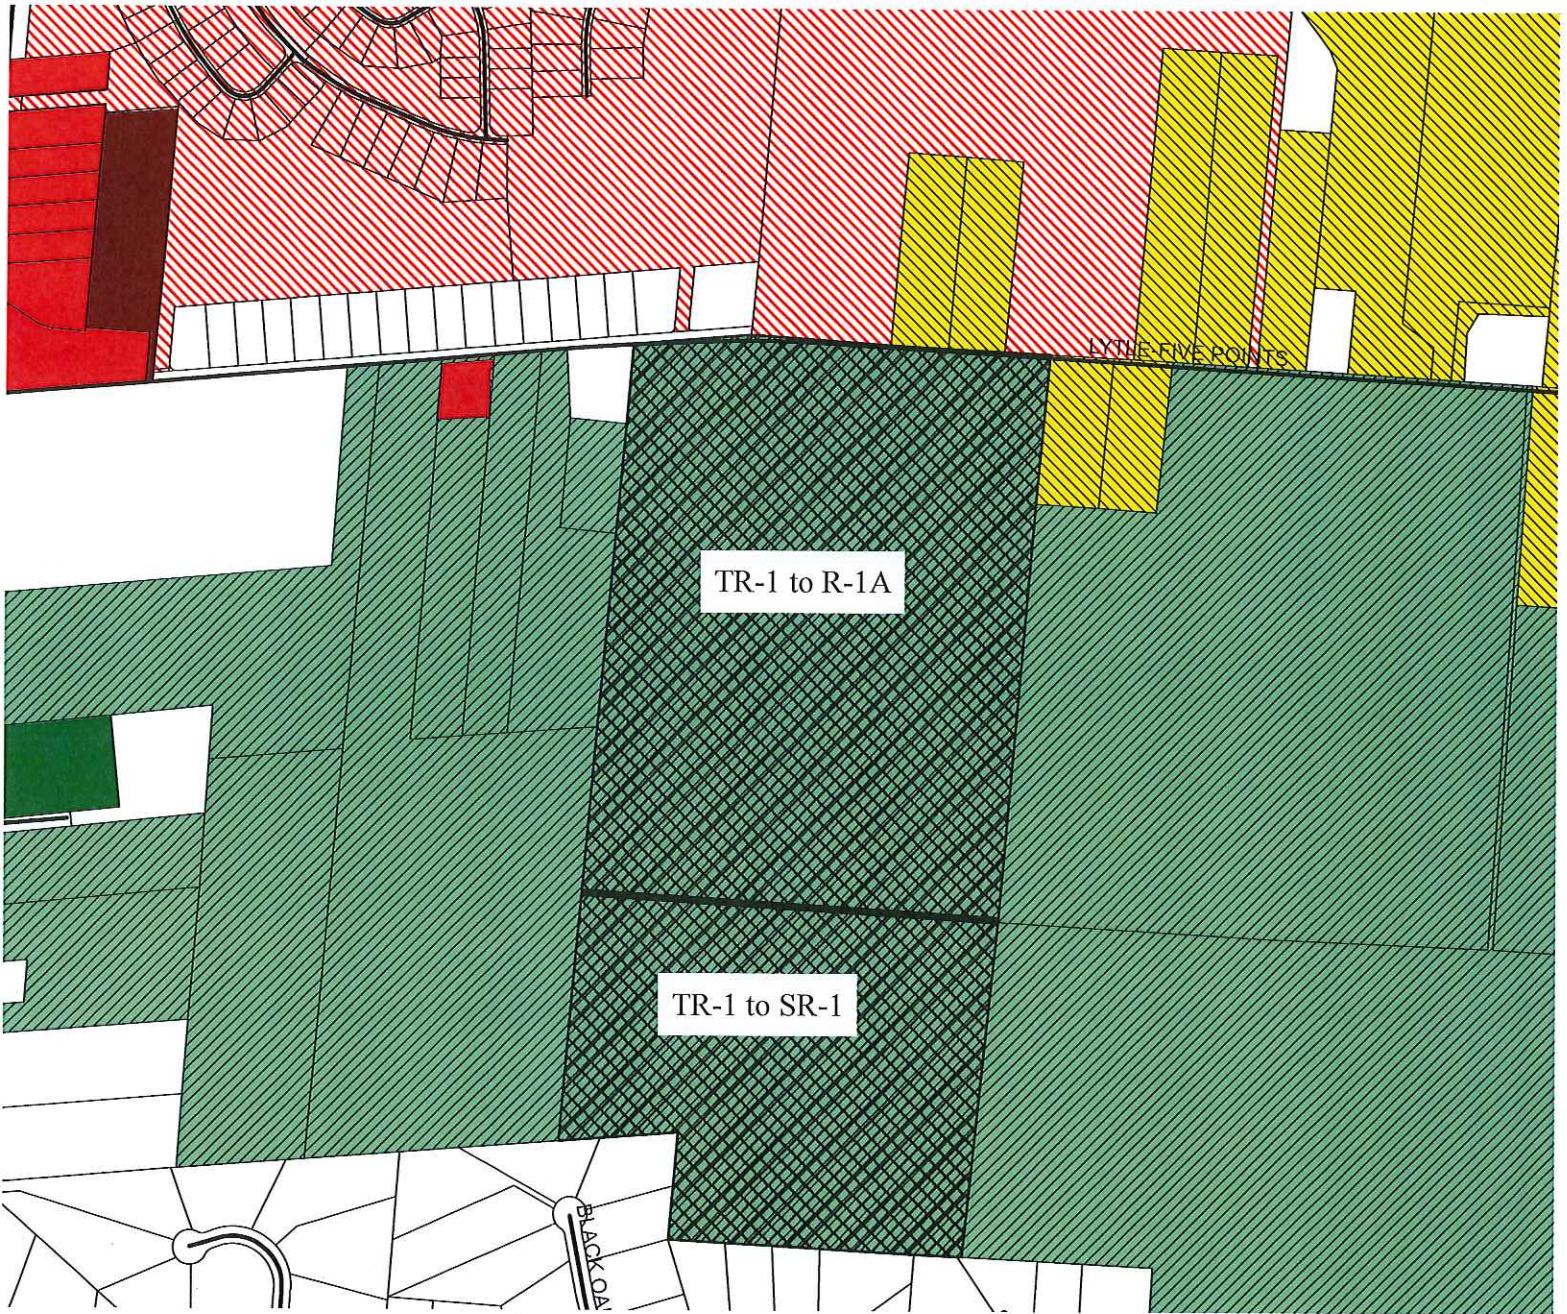

2007 Lytle-Five Points Rd Requesting Zone Change From TR-1 to SR-1 & R-1A

	Property Requesting Zone Change
	"R-1" Residence Zone
	"R-1 PUD" Rural Residence Zone Planned Unit Development
	"TR-1" Township Residence Zone
	"SR-1" Suburban Residence Zone
	"R-1A PUD" Residence Zone Planned Unit Development
	"B-1" Neighborhood Business Zone
	"B-1 PUD" Neighborhood Business Zone Planned Unit Development