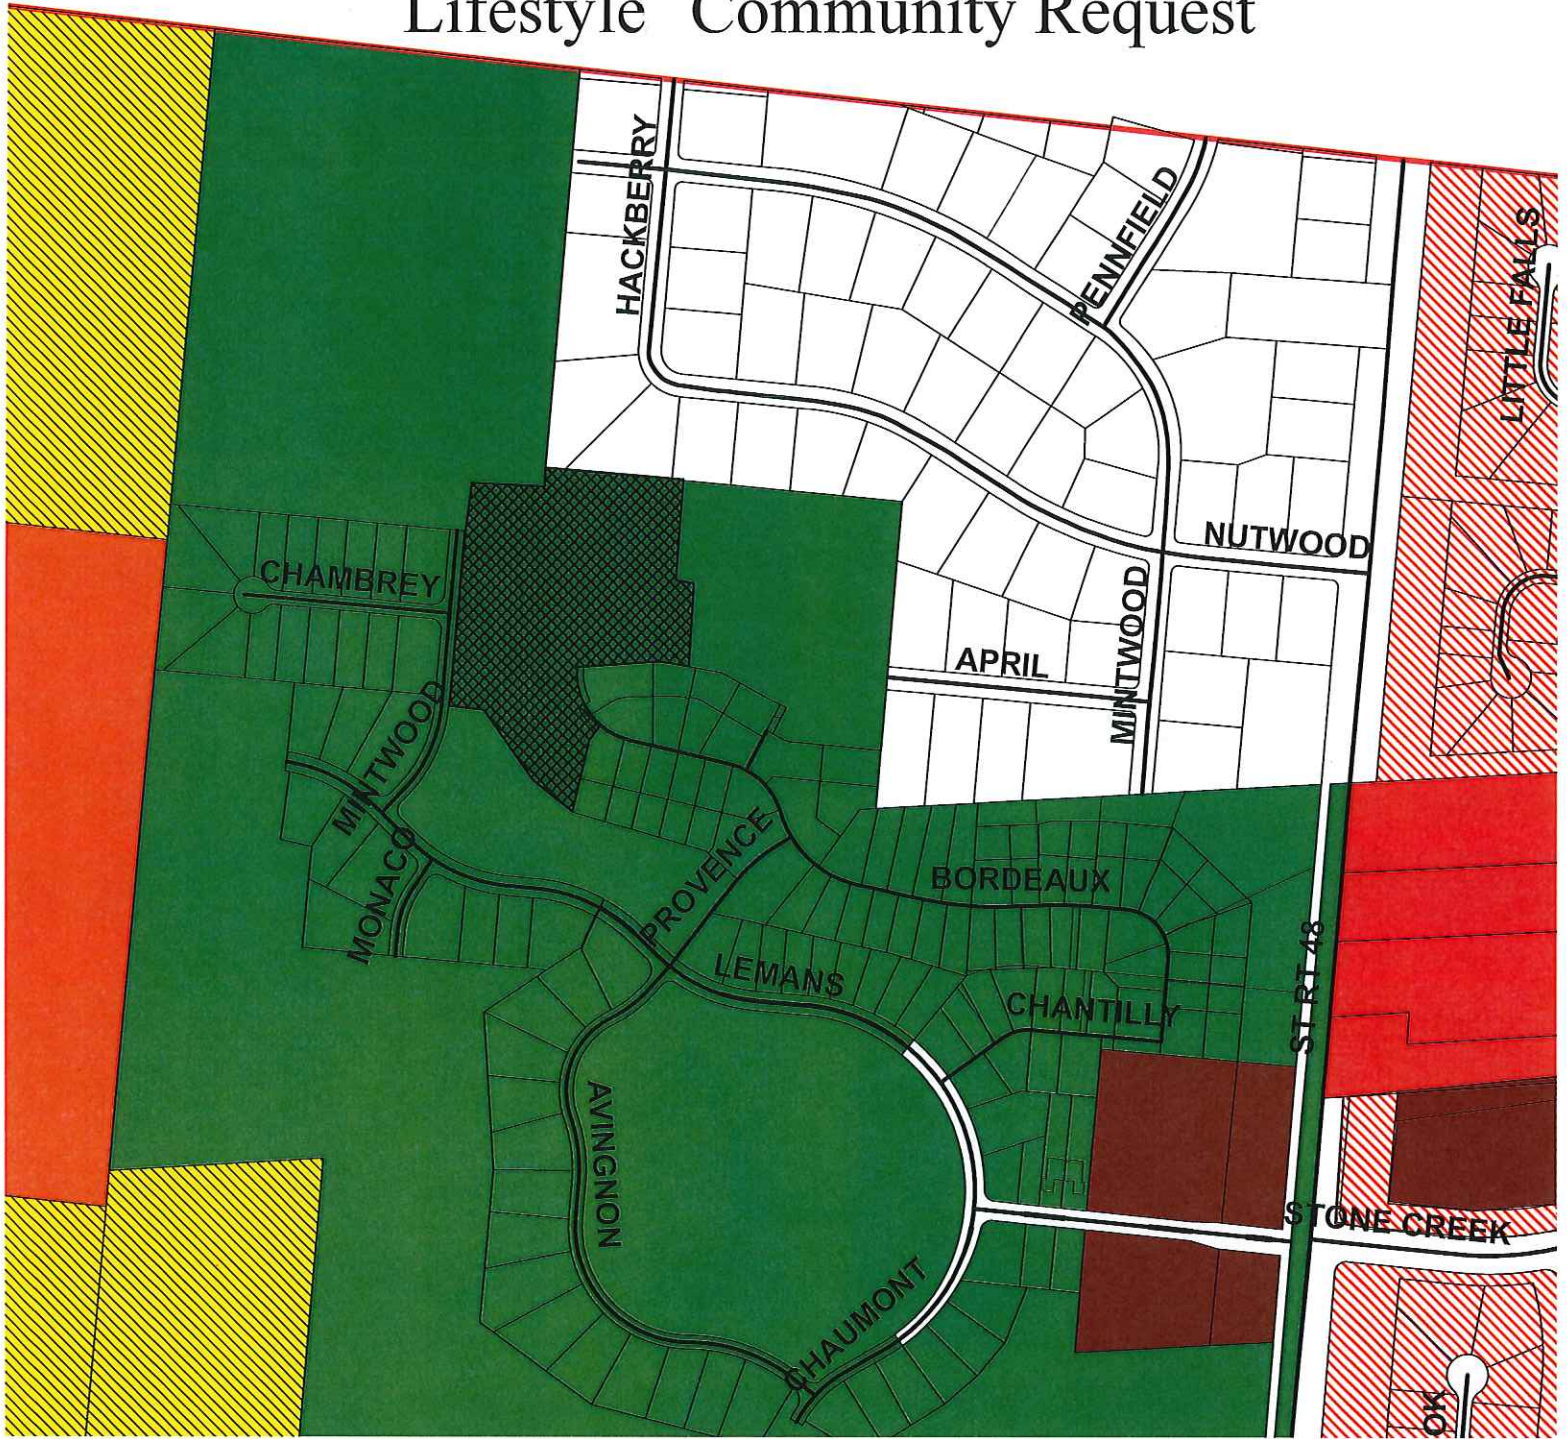

# Soraya Farms Stage 3 Section 4 Lifestyle Community Request

-  Soraya Farms Stage 3 Sec 4 Request
-  Township Boundaries
-  "R-1" Residence Zone
-  "R-1 PUD" Rural Residence Zone Planned Unit Development
-  "SR-1" Suburban Residence Zone
-  "R-1A" Residence Zone
-  "R-1A PUD" Residence Zone Planned Unit Development
-  "B-1" Neighborhood Business Zone
-  "B-1 PUD" Neighborhood Business Zone Planned Unit Development